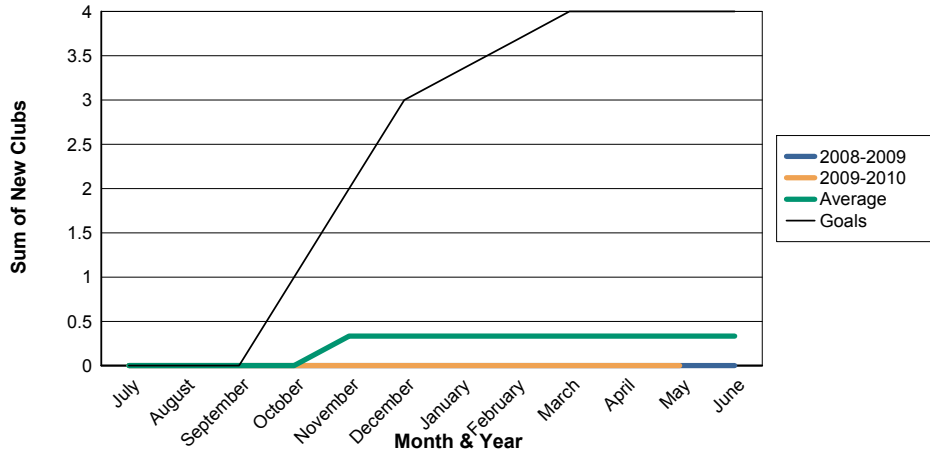

3 Year Comparisons for GMT Constitutional Area 1

By GMT District

As of May 2010

Sum of New Clubs/ Month & Year

For District 5 NC

Sum of Dropped Clubs/ Month & Year

For District 5 NC

Sum of Net Clubs/ Month & Year