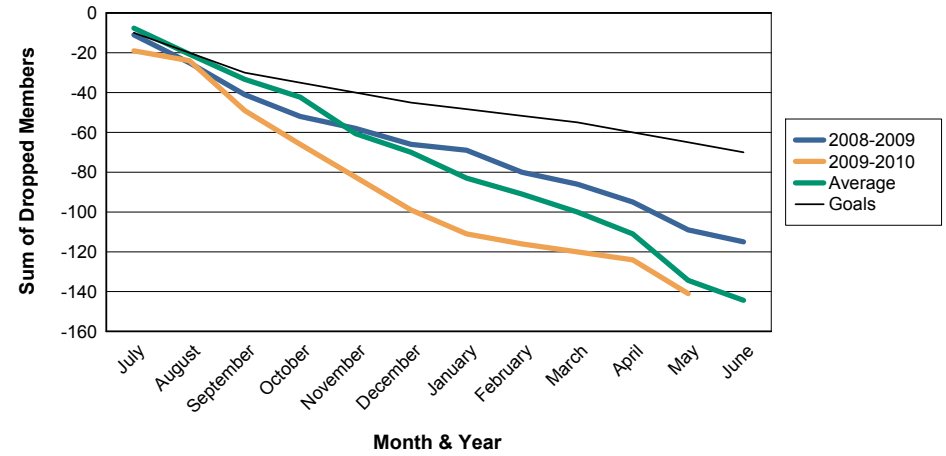

3 Year Comparisons for GMT Constitutional Area 1

By GMT District

As of May 2010

Sum of New Clubs/ Month & Year

For District 5 NC

Sum of Dropped Clubs/ Month & Year

For District 5 NC

Sum of Net Clubs/ Month & Year

For District 5 NC

Sum of Charter Members/ Month & Year

For District 5 NC

3 Year Comparisons for GMT Constitutional Area 1

By GMT District

As of May 2010

Sum of New Members/ Month & Year

For District 5 NC

Sum of Dropped Members/ Month & Year

For District 5 NC

Sum of Net Members/ Month & Year

For District 5 NC