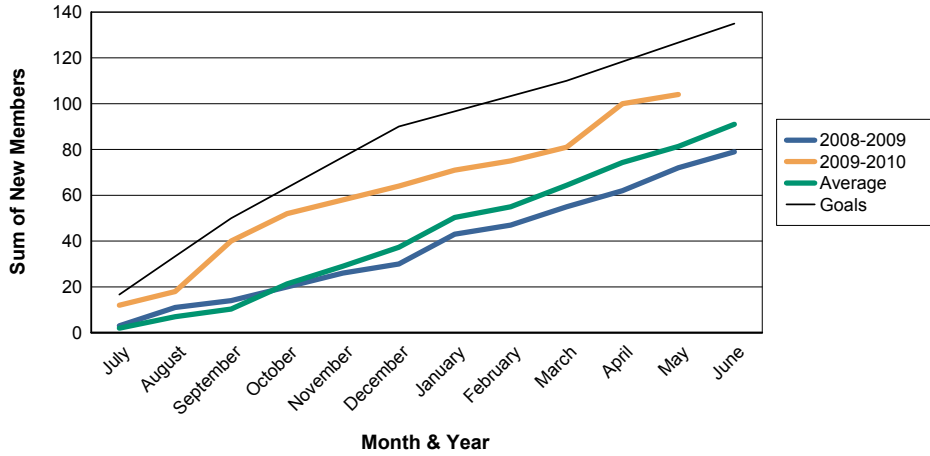

3 Year Comparisons for GMT Constitutional Area 1

By GMT District

As of May 2010

Sum of New Clubs/ Month & Year

For District 5 NC

Sum of Dropped Clubs/ Month & Year

For District 5 NC

Sum of Net Clubs/ Month & Year

For District 5 NC

Sum of Charter Members/ Month & Year

For District 5 NC

3 Year Comparisons for GMT Constitutional Area 1

By GMT District

As of May 2010

Sum of New Members/ Month & Year

For District 5 NC

Sum of Dropped Members/ Month & Year

For District 5 NC

Sum of Net Members/ Month & Year

For District 5 NC