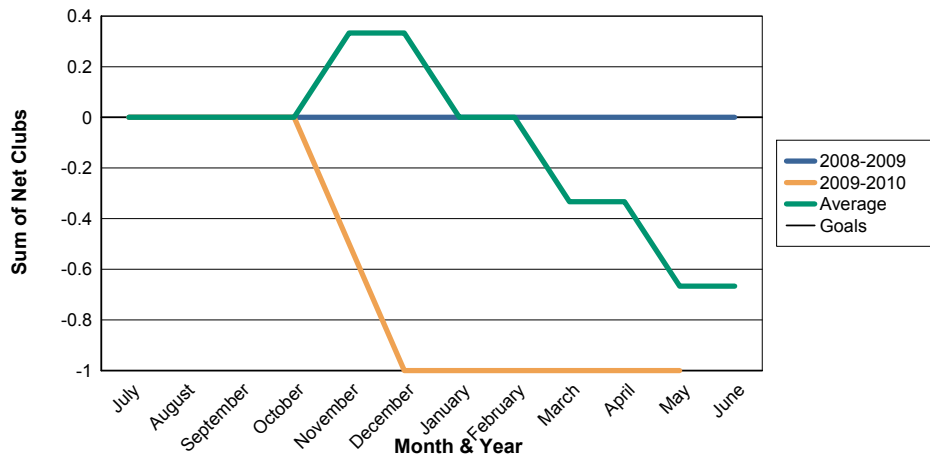

Sum of Net Clubs/ Month & Year

For District 5 NC