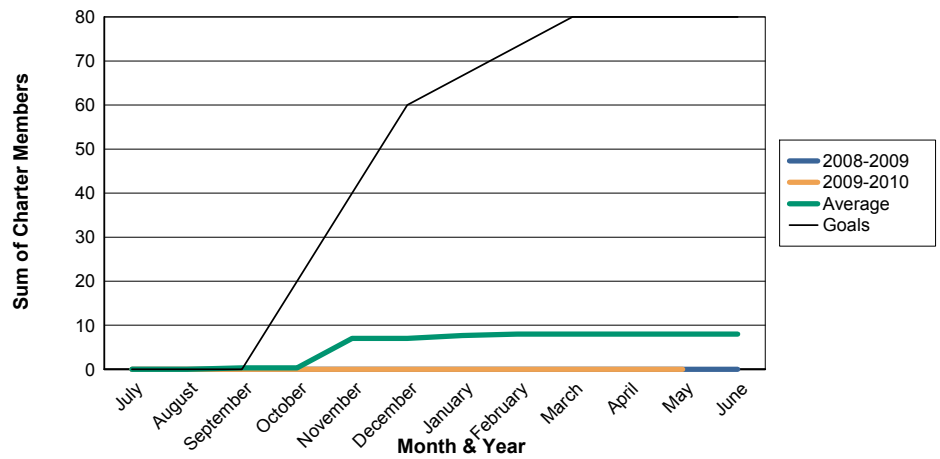

3 Year Comparisons for GMT Constitutional Area 1

By GMT District

As of May 2010

Sum of New Clubs/ Month & Year

For District 5 NC

Sum of Dropped Clubs/ Month & Year

For District 5 NC

Sum of Net Clubs/ Month & Year

For District 5 NC

Sum of Charter Members/ Month & Year

For District 5 NC

3 Year Comparisons for GMT Constitutional Area 1

By GMT District

As of May 2010

Sum of New Members/ Month & Year

For District 5 NC