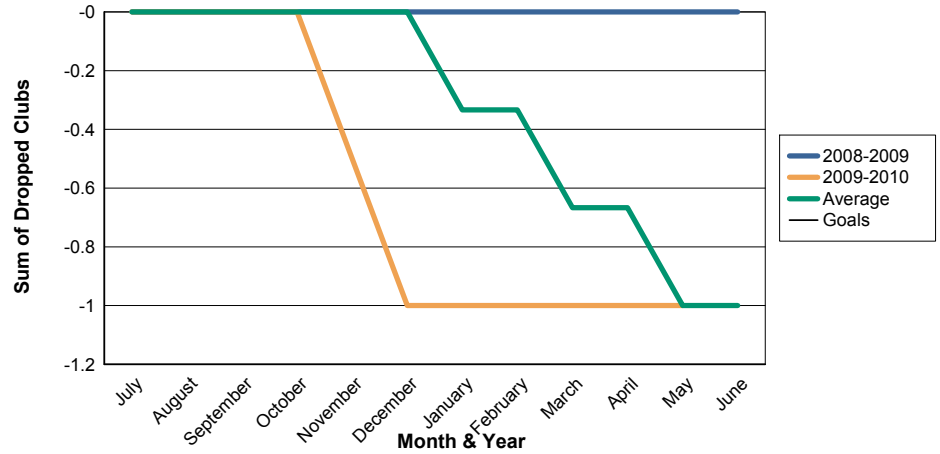

3 Year Comparisons for GMT Constitutional Area 1

By GMT District

As of May 2010

Sum of New Clubs/ Month & Year

For District 5 NC

Sum of Dropped Clubs/ Month & Year

For District 5 NC

Sum of Net Clubs/ Month & Year